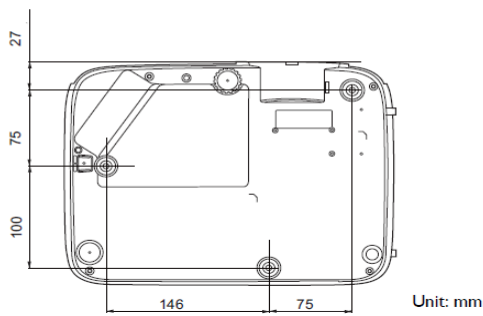

### Dimension and Weight

Product Dimensions (WxHxD)	296 x 120 x 221 mm
Product Weight	2.3kg +/- 200g

Connectivity

	Qty
1 HDMI-1	1
2 HDMI-2	1
3 USB TypeA (1.5A power)	1
4 USB Type min B (For FW upgrade)	1
5 Computer In (D-sub 15pin, Female)	1
6 Monitor out (D-sub 15pin, Female)	1
7 RS232 In (D-sub 9pin, male)	1
8 LAN (RJ45) (Control & FW Upgrade)	NA
9 DC 12V Trigger (3.5mm Jack)	NA
10 Composite Video (RCA)	1
11 S-Video	1
12 Audio in (mini jack)	1
13 Audio out (mini jack)	1
14 Audio L/R in (RCA)	NA
15 Microphone in (Mini jack)	NA
16 IR Receiver (Front+Top)	2
17 Kensington anti-theft lock slot	1

Installation

Ceiling/Wall mount installation diagram

Ceiling/Wall mount screw: M4  
(Max L = 25 mm; Min L = 20 mm)

Dimension

Dimensions

296 mm (W) x 120 mm (H) x 221 mm (D)