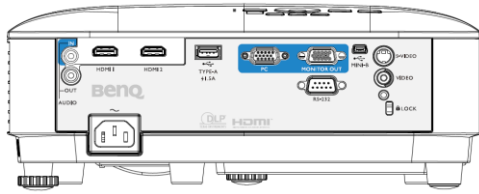

Connectivity