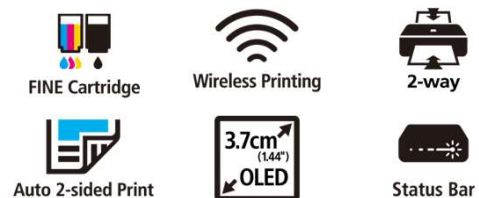

PRODUCT RANGE

PIXMA TS6350a Series
PIXMA TS8350a Series
PIXMA TS5350a Series
PIXMA TS3350 Series

Live for the story_