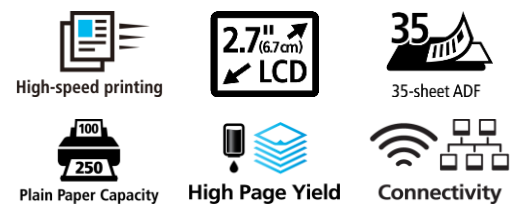

MAXIFY GX4040

Wi-Fi, Ethernet, Print, Copy, Scan, Fax & Cloud

LOW RUNNING COSTS, BRILLIANT PRODUCTIVITY

Low-cost and compact, but capable of delivering high volumes of high-quality prints fast – a perfect business printer for hybrid or home office workers.

- Ultra-low running costs**
Save over the printer's lifetime thanks to cost effective refillable ink tanks that vastly reduce the total cost of ownership and cost per page. Boost page yield with Economy mode3 and print up to 1.5x more pages with the same amount of ink
- Brilliant business-quality prints**
Enjoy water-, friction- and marker-resistant, business-friendly prints with excellent readability, delivered quickly and in large volumes
- Print more media in-house**
Print flyers, banners and posters in-house thanks to compatibility with a wide variety of materials including magnetic and photo media, plus a new rear flat tray that supports thicker media and card
- Print without pause**
Print high volumes of documents without irritating paper reloads, thanks to a 100-sheet rear feed and a 250-sheet front cassette, windowed to make checking paper levels quick and easy. A 35-sheet ADF simplifies multipage document management
- Small but mighty**
Save vital space at home or in the office thanks to the printer's compact footprint, whilst reducing the amount of plastic packaging means more of it can be easily recycled
- Easy to use and maintain**
Reduce downtime with the user-replaceable maintenance cartridge, easily accessible from the front of the printer. Colour-coded, spring-loaded ink caps mean refills are simple and mess-free